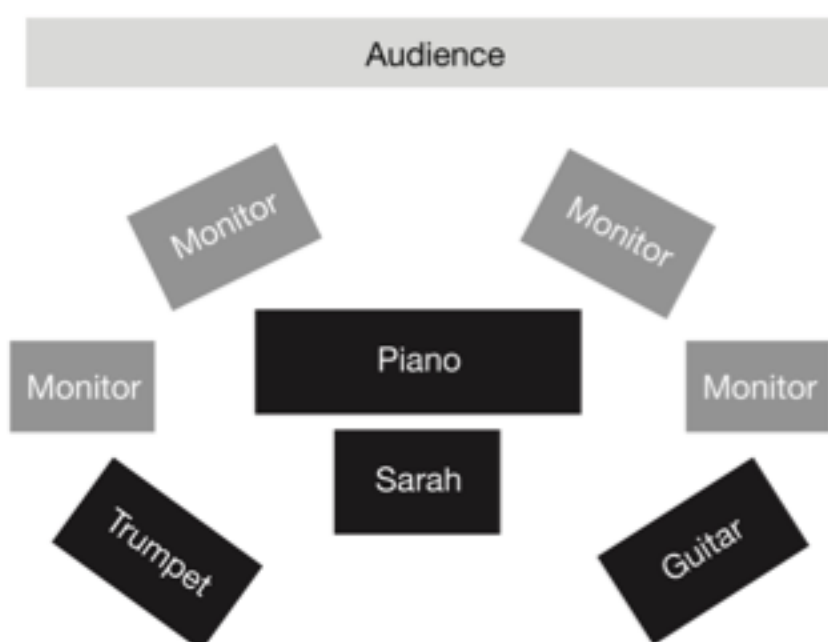

Sarah Straub - Technical Rider (Trio)

Instrument	Specs	We provide	You provide
Main Vocal			
Hardware:	2x Mic Stand		✓
Mics:	2x Mic (Shure Sm58 Beta or similar)		✓
Additional:	1x Chair		✓
Backing Vocal (Trumpet Player)			
Hardware:	1x Mic Stand		✓
Mics:	1x Mic (Shure Sm58 Beta or similar)		✓
Additional:			
Trumpet			
Hardware:	1x Mic Stand		✓
Mics:	1x Mic (MD441 or similar)		✓
Additional:	1x Chair		✓
Piano (played by Sarah)	Stage Piano	✓	
Hardware:			
DI:	1x Stereo DI		✓
Additional:	1x Chair		
Acoustic Guitar			
Hardware:	1x Mic Stand for Amp		✓
Mics:	1x Mic (MD421 or similar)		✓
Additional:	1x Chair		✓

Instrument	Specs	We provide	You provide
Cajon (played as Bass Drum by guitar player)			
Hardware:	1x Mic Stand		✓
Mics:	1x Mic for Cajon	✓	
Additional:			

Monitoring			
Sarah	2 wedges, 1 way		✓
Additional:	in ear	✓	
Trumpet	1 wedge		✓

Additional:	in ear	✓	
Guitar	1 wedge		✓